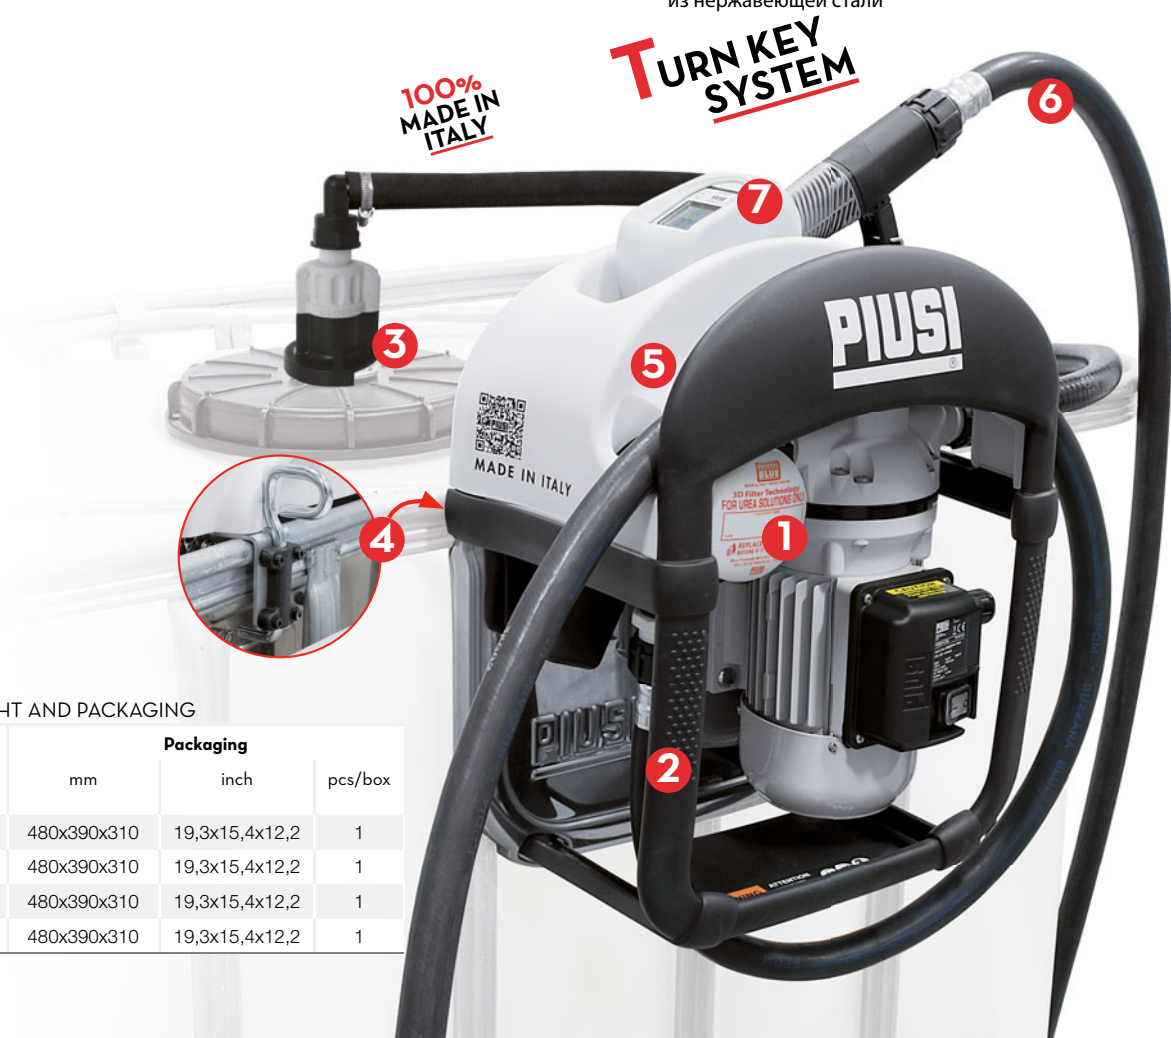

RU. PIUSI THREE25: новая система раздачи AdBlue® для баков IBC. Для того чтобы обеспечить долговечность и эффективность катализатора, при перекачке AdBlue® необходимо соблюдать ее оптимальную чистоту (32,5% раствор мочевины в деминерализованной воде). В качестве ответа на требованиям рынка компания PIUSI создала 7 крупных конструктивно-технических инноваций, которые легли в основу разработок и проектирования новой раздаточной колонки PIUSI THREE25.

Это УНИКАЛЬНОЕ изделие на рынке.

1. Трехмерный фильтр для AdBlue®
2. Прочная конструкция из нержавеющей стали и защитный трубчатый каркас.
3. Соединитель SEC для пластмассовых подсоединений, либо в качестве альтернативы, новый соединитель PDC для быстрого и надежного подсоединения к бакам IBC с подсоединением из нержавеющей стали
4. Новая предохранительная блокировка для опорных кронштейнов:
5. Вместительный и прочный подвес шланга и удобный держатель раздаточного пистолета
6. Запресованный раздаточный шланг из этилен-пропиленового каучука (EPDM)
7. Новый автоматический пистолет SB325/SB325-meter с разрывной муфтой и носиком из нержавеющей стали

**100%
MADE IN
ITALY**

**TURN KEY
SYSTEM**

PRODUCTS' RANGE WEIGHT AND PACKAGING

Code	Weight		Packaging		
	kg	lbs	mm	inch	pcs/box
F00101000	14,5	32	480x390x310	19,3x15,4x12,2	1
F00101010	14,5	32	480x390x310	19,3x15,4x12,2	1
F00101020	14,5	32	480x390x310	19,3x15,4x12,2	1
F00101030	14,5	32	480x390x310	19,3x15,4x12,2	1

ANTIFREEZE
BIO DIESEL
DIESEL
FOOD
GASOLINE
GREASE
KEROSENE
OIL
WATER
WINDSCREEN

AdBlue®