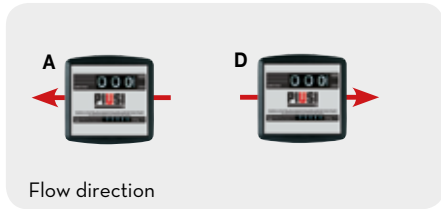

NOZZLE

SPECIAL EQUIPMENTS

FLUID MONITORING

ACCESSORIES

FILTERING

**FEATURES**

**PRODUCTS' RANGE TECHNICAL DATA**

| Code      | Description      | Fluid type | <br>Flow direction | Flow-rate |        | Pressure |     | Inlet filter | Inlet Outlet |
|-----------|------------------|------------|---|-----------|--------|----------|-----|--------------|--------------|
|           |                  |            |   | l/min     | gpm    | bar      | psi |              |              |
| F00540000 | K700M Ver. A     | D          | ←   | 40 - 220  | 5 - 53 | 10       | 142 | YES          | 1" 1/2 BSP   |
| F00540040 | K700M Ver. D     | D          | →   | 40 - 220  | 5 - 53 | 10       | 142 | YES          | 1" 1/2 BSP   |
| F00540050 | K700M GAL Ver. A | D          | ←   | 40 - 220  | 5 - 53 | 10       | 142 | YES          | 1" 1/2 NPT   |
| F00540080 | K700M GAL Ver. D | D          | →   | 40 - 220  | 5 - 53 | 10       | 142 | YES          | 1" 1/2 NPT   |