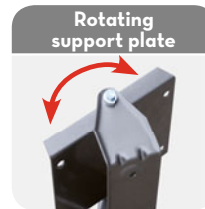

B - Hose reel with hose

A - Hose reel without hose

Hose reel installations:

1. Roof installation
2. Wall installation
3. Ground installation

FEATURES

ON REQUEST

Hand protections

Accessories included

Fix support plate

Weight 1,5 Kg
Pack: 300x410x100
Code Big: **F1629800A**
Code Small: **F1731600A**

Rotating support plate

Weight 3,5 Kg
Pack: 300x300x180
Code Big: **F1627900A**
Code Small: **F1731700A**