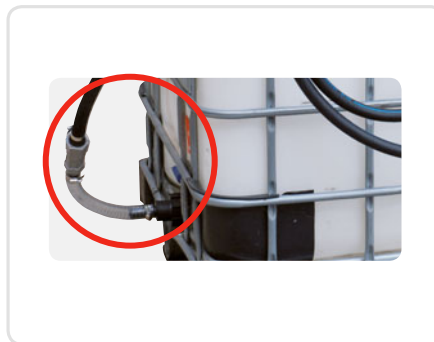

Kit bottom connection

PRODUCTS' RANGE

Code	Description
F15515010	Kit bottom connection