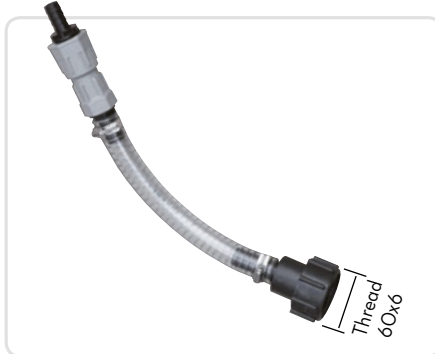

Kit bottom connection

PRODUCTS' RANGE

Code	Description
F15515010	Kit bottom connection